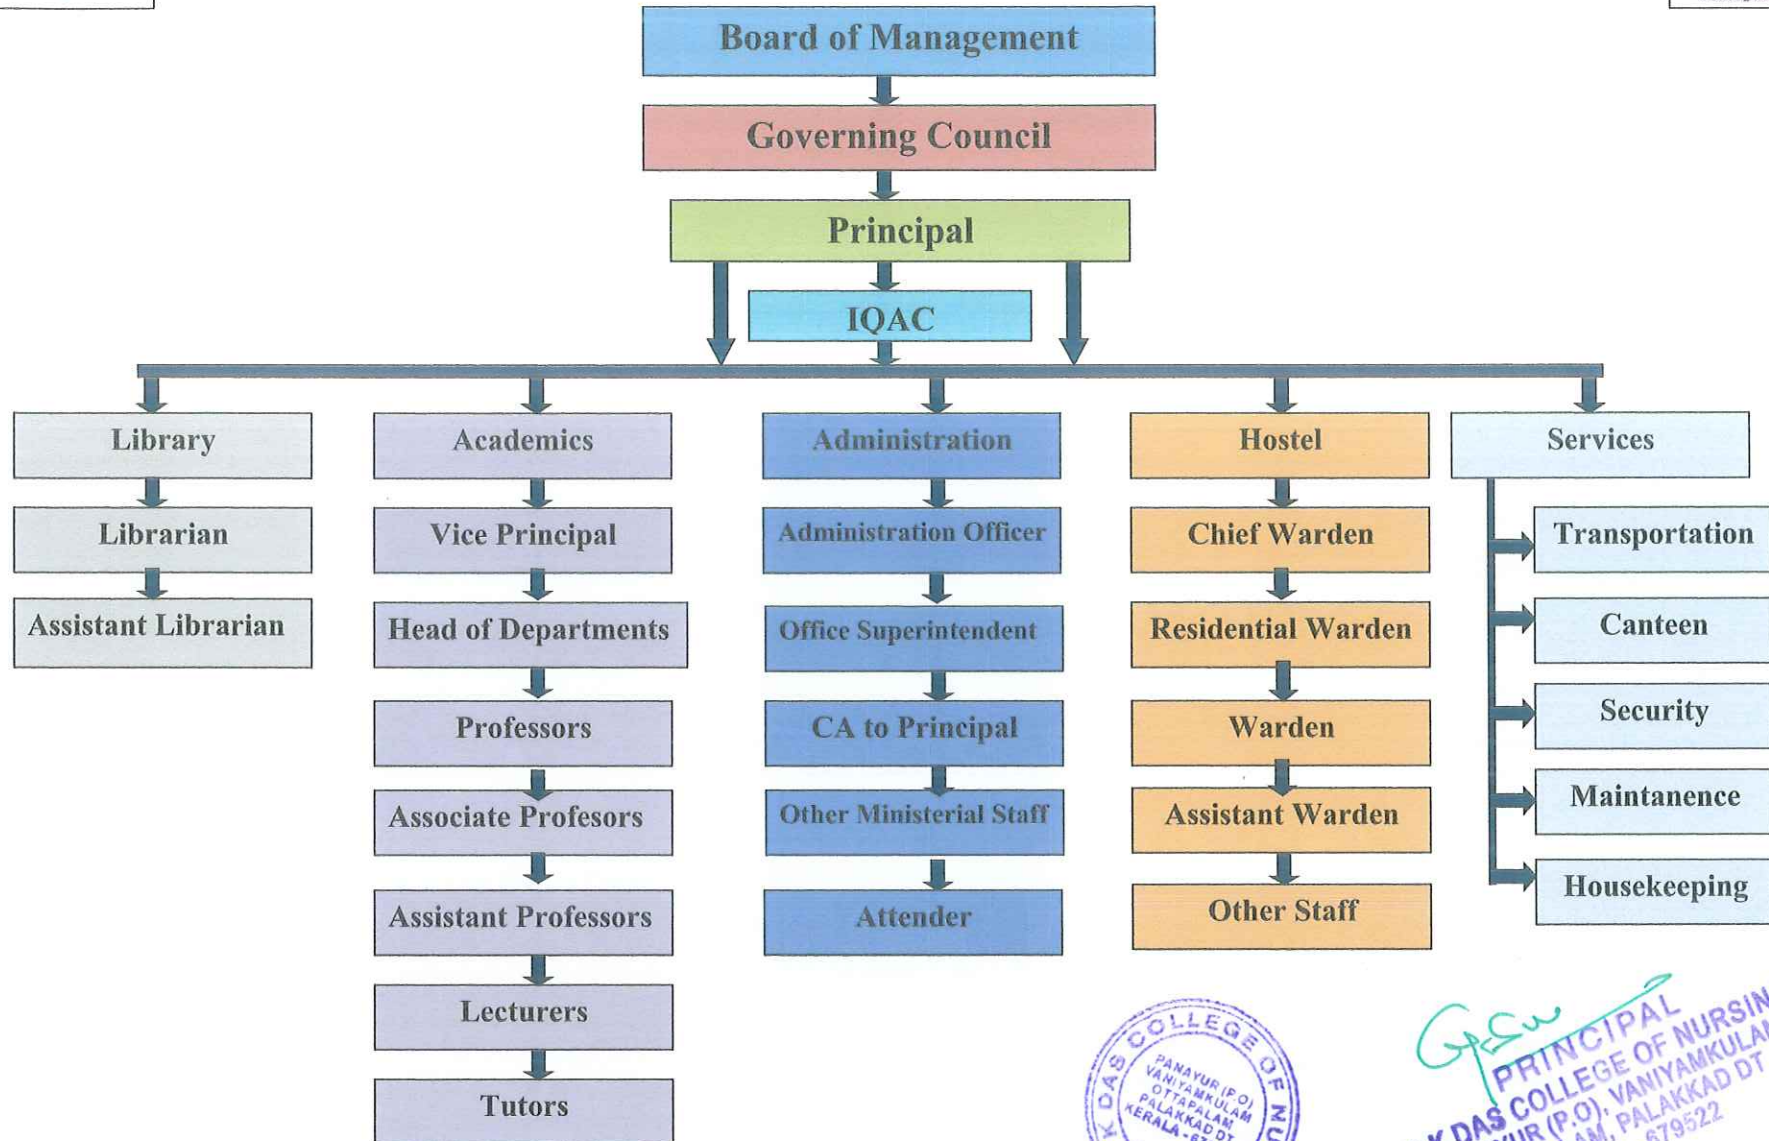

PK DAS College of Nursing, Panayur (PO), Vaniamkulam, Palakkad - 679522

ORGANISATIONAL CHART

GC
PRINCIPAL
PK DAS COLLEGE OF NURSING
PANAYUR (P.O), VANIAMKULAM
OTTAPALAM, PALAKKAD DT
KERALA - 679522

ORGANISATIONAL CHART