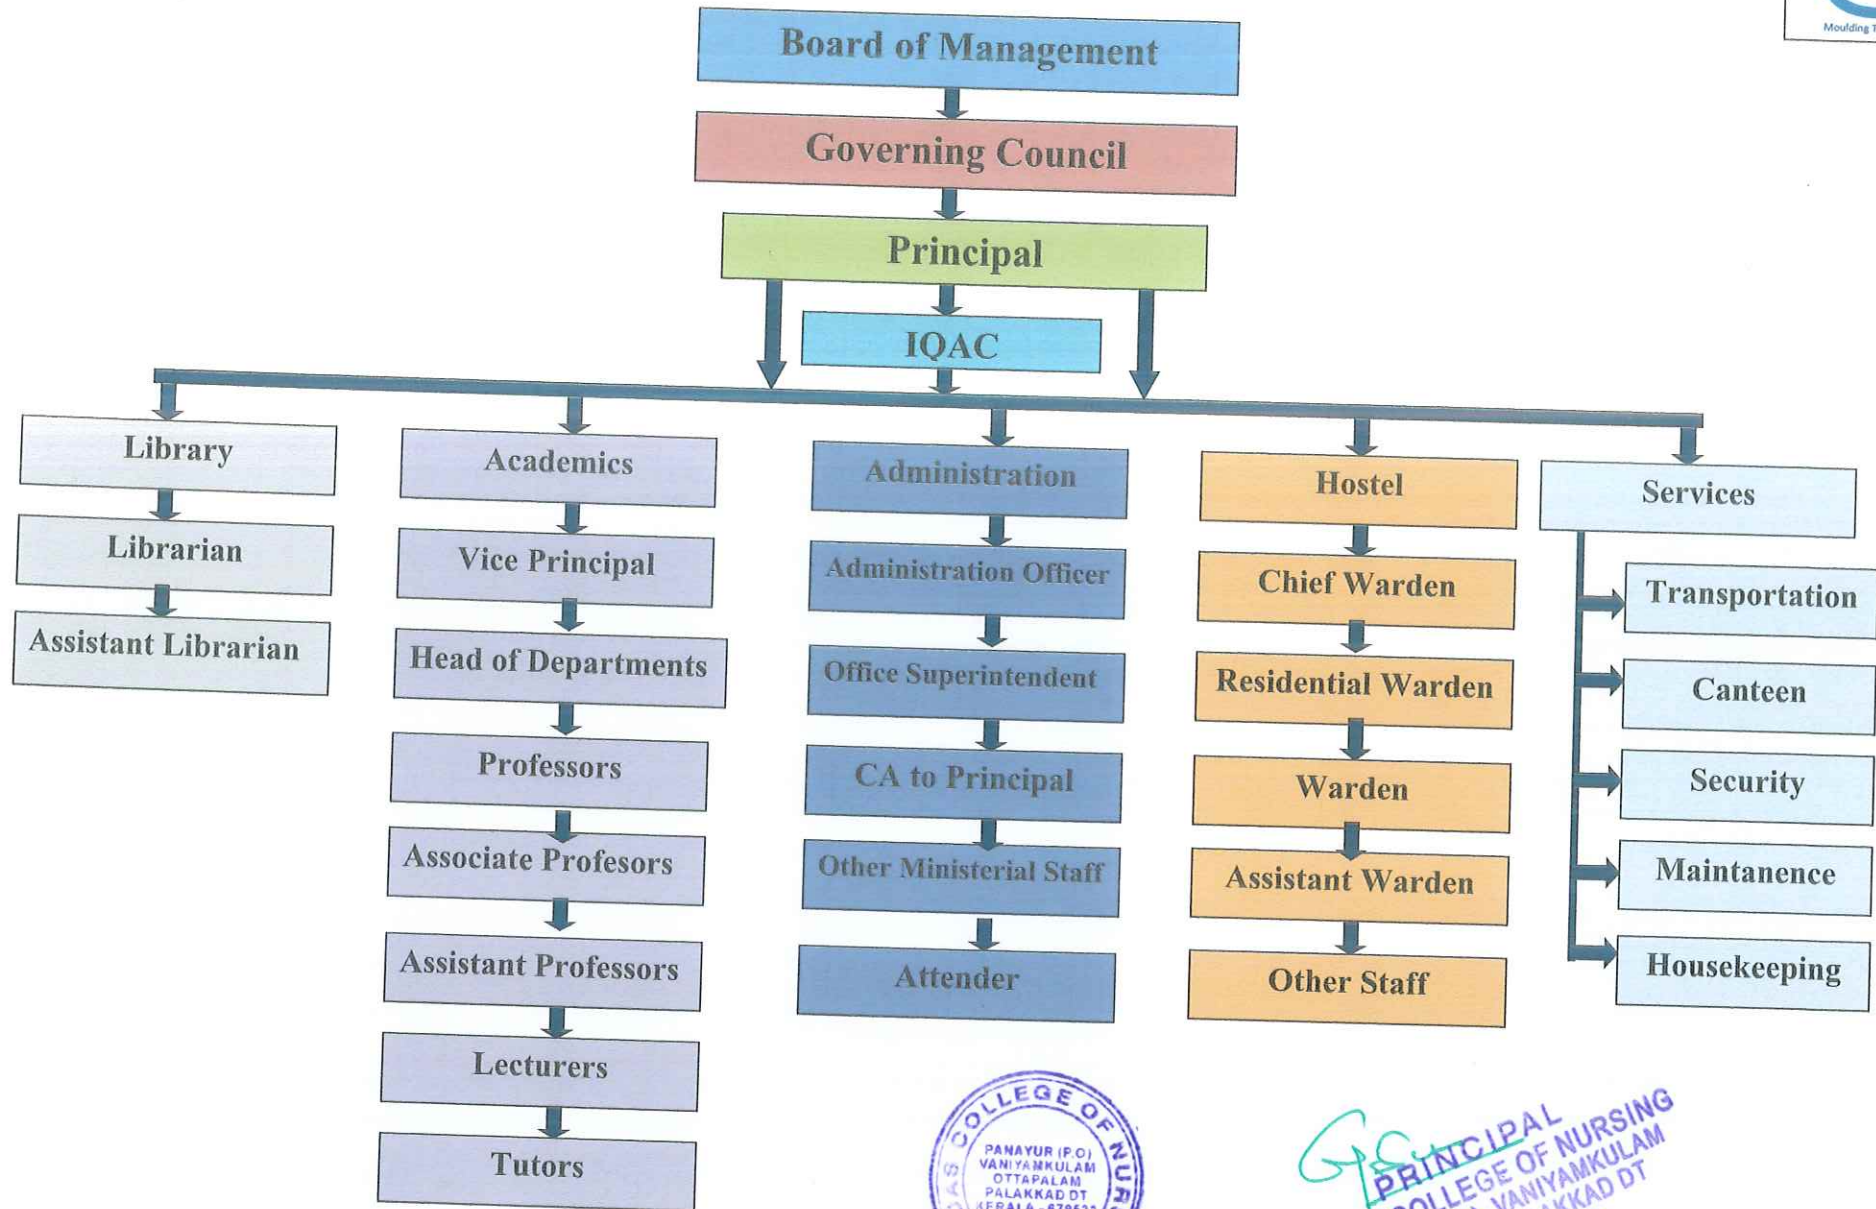

PK DAS College of Nursing, Panayur (PO), Vaniamkulam, Palakkad - 679522

ORGANISATIONAL CHART

GC
PRINCIPAL
PK DAS COLLEGE OF NURSING
PANAYUR (P.O), VANIAMKULAM
OTTAPALAM, PALAKKAD DT
KERALA - 679522

ORGANISATIONAL CHART